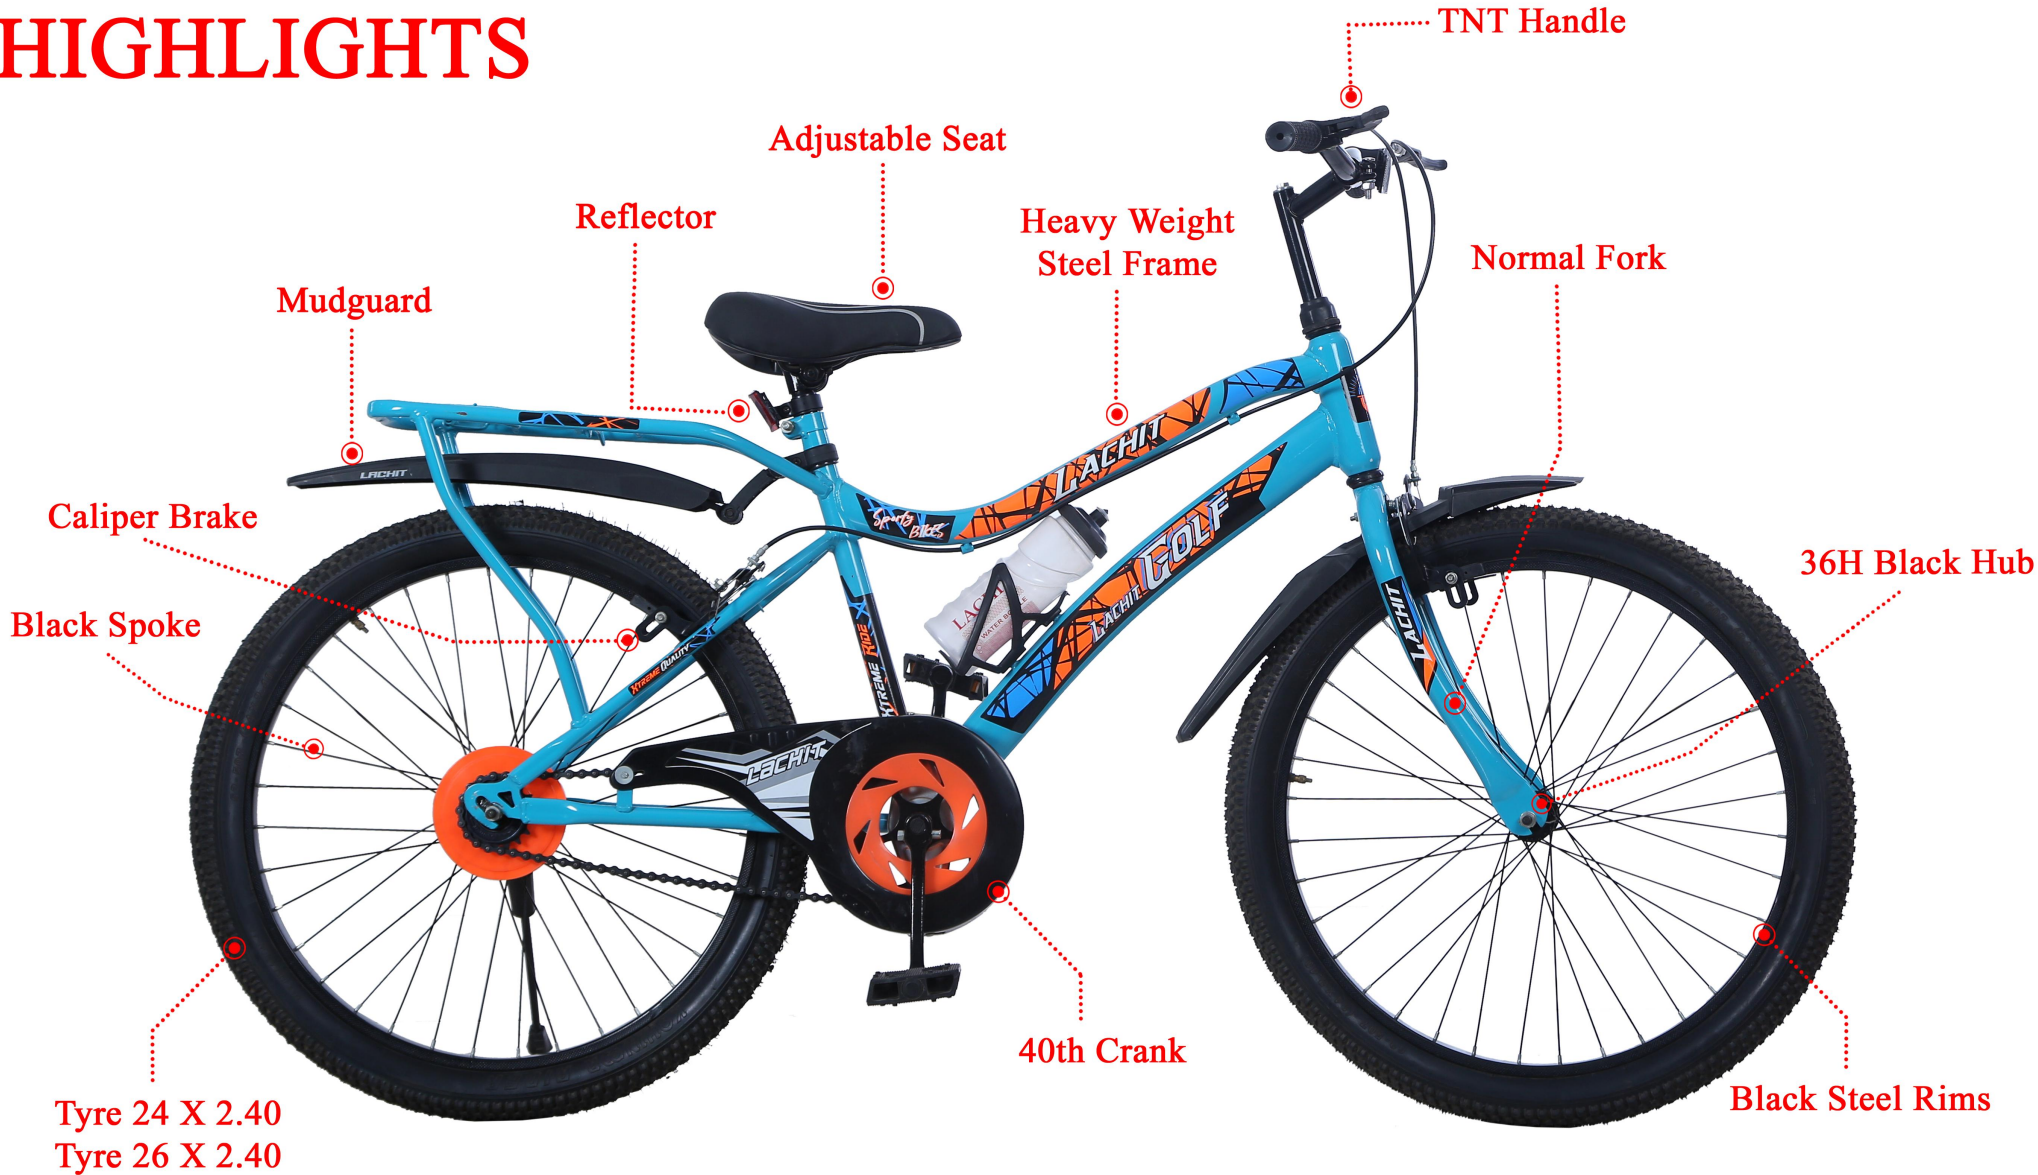

LACHIT GOLF 24 X 2.40 / 26 X 2.40

HIGHLIGHTS

Sporty Bikes

LACHIT

GOLF

XTREME RIDE

LACHIT WATER BOTTLE

LACHIT